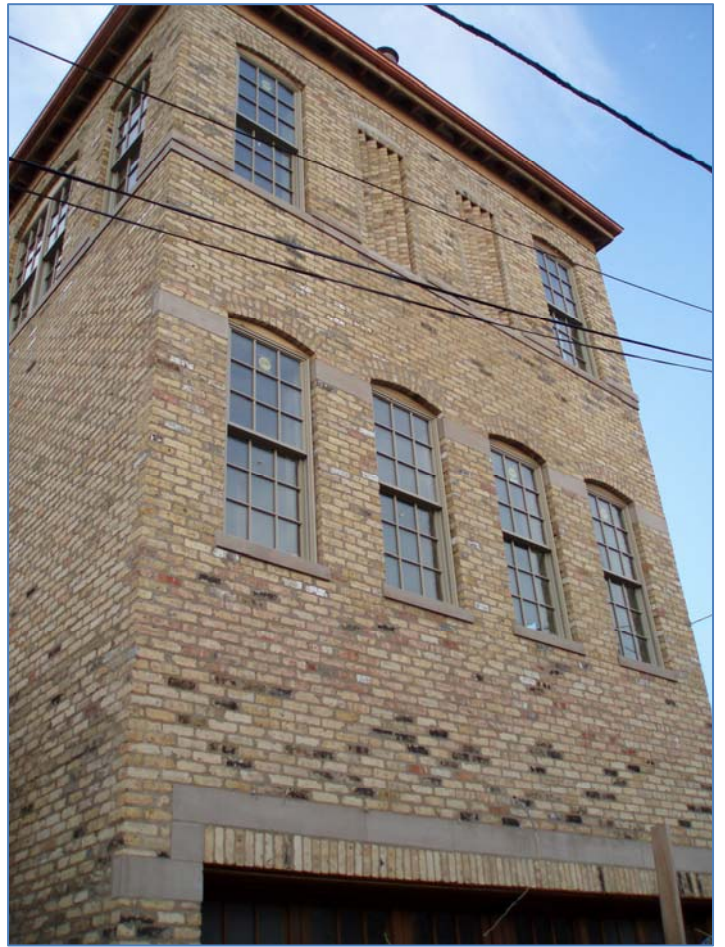

www.bricksinc.net **BRICKS INCORPORATED** info@bricksinc.net

(773-523-5718) Showroom / Brickyard – 3425 S. Kedzie Avenue, Chicago, IL 60623

Salvaged Brick / Reclaimed Pavers (Paving Brick) / Granite Pavers

CHICAGO COMMON BRICK "MEDIUM PINK" COLOR
BRICKS INCORPORATED (info@bricksinc.net)

Salvaged "Purrington" Pavers

Herringbone Pattern @ Chicago Bricks Inc. Office (Above)

Otto Engineering – Carpentersville, IL (Left)

Project used 100,000+ Reclaimed Chicago Common Brick

Architect: Korte Architecture

1654 N Dayton – Chicago, IL

Architect: Technica Design

Chicago Common “Clay Buff” Color

Reclaimed Granite Pavers

Nick’s Pizza – South Elgin, IL (Left)

Chicago Common "Yellow" Brick

First Street Redevelopment – St. Charles, IL (Below)

Architect: Knauer, Inc.